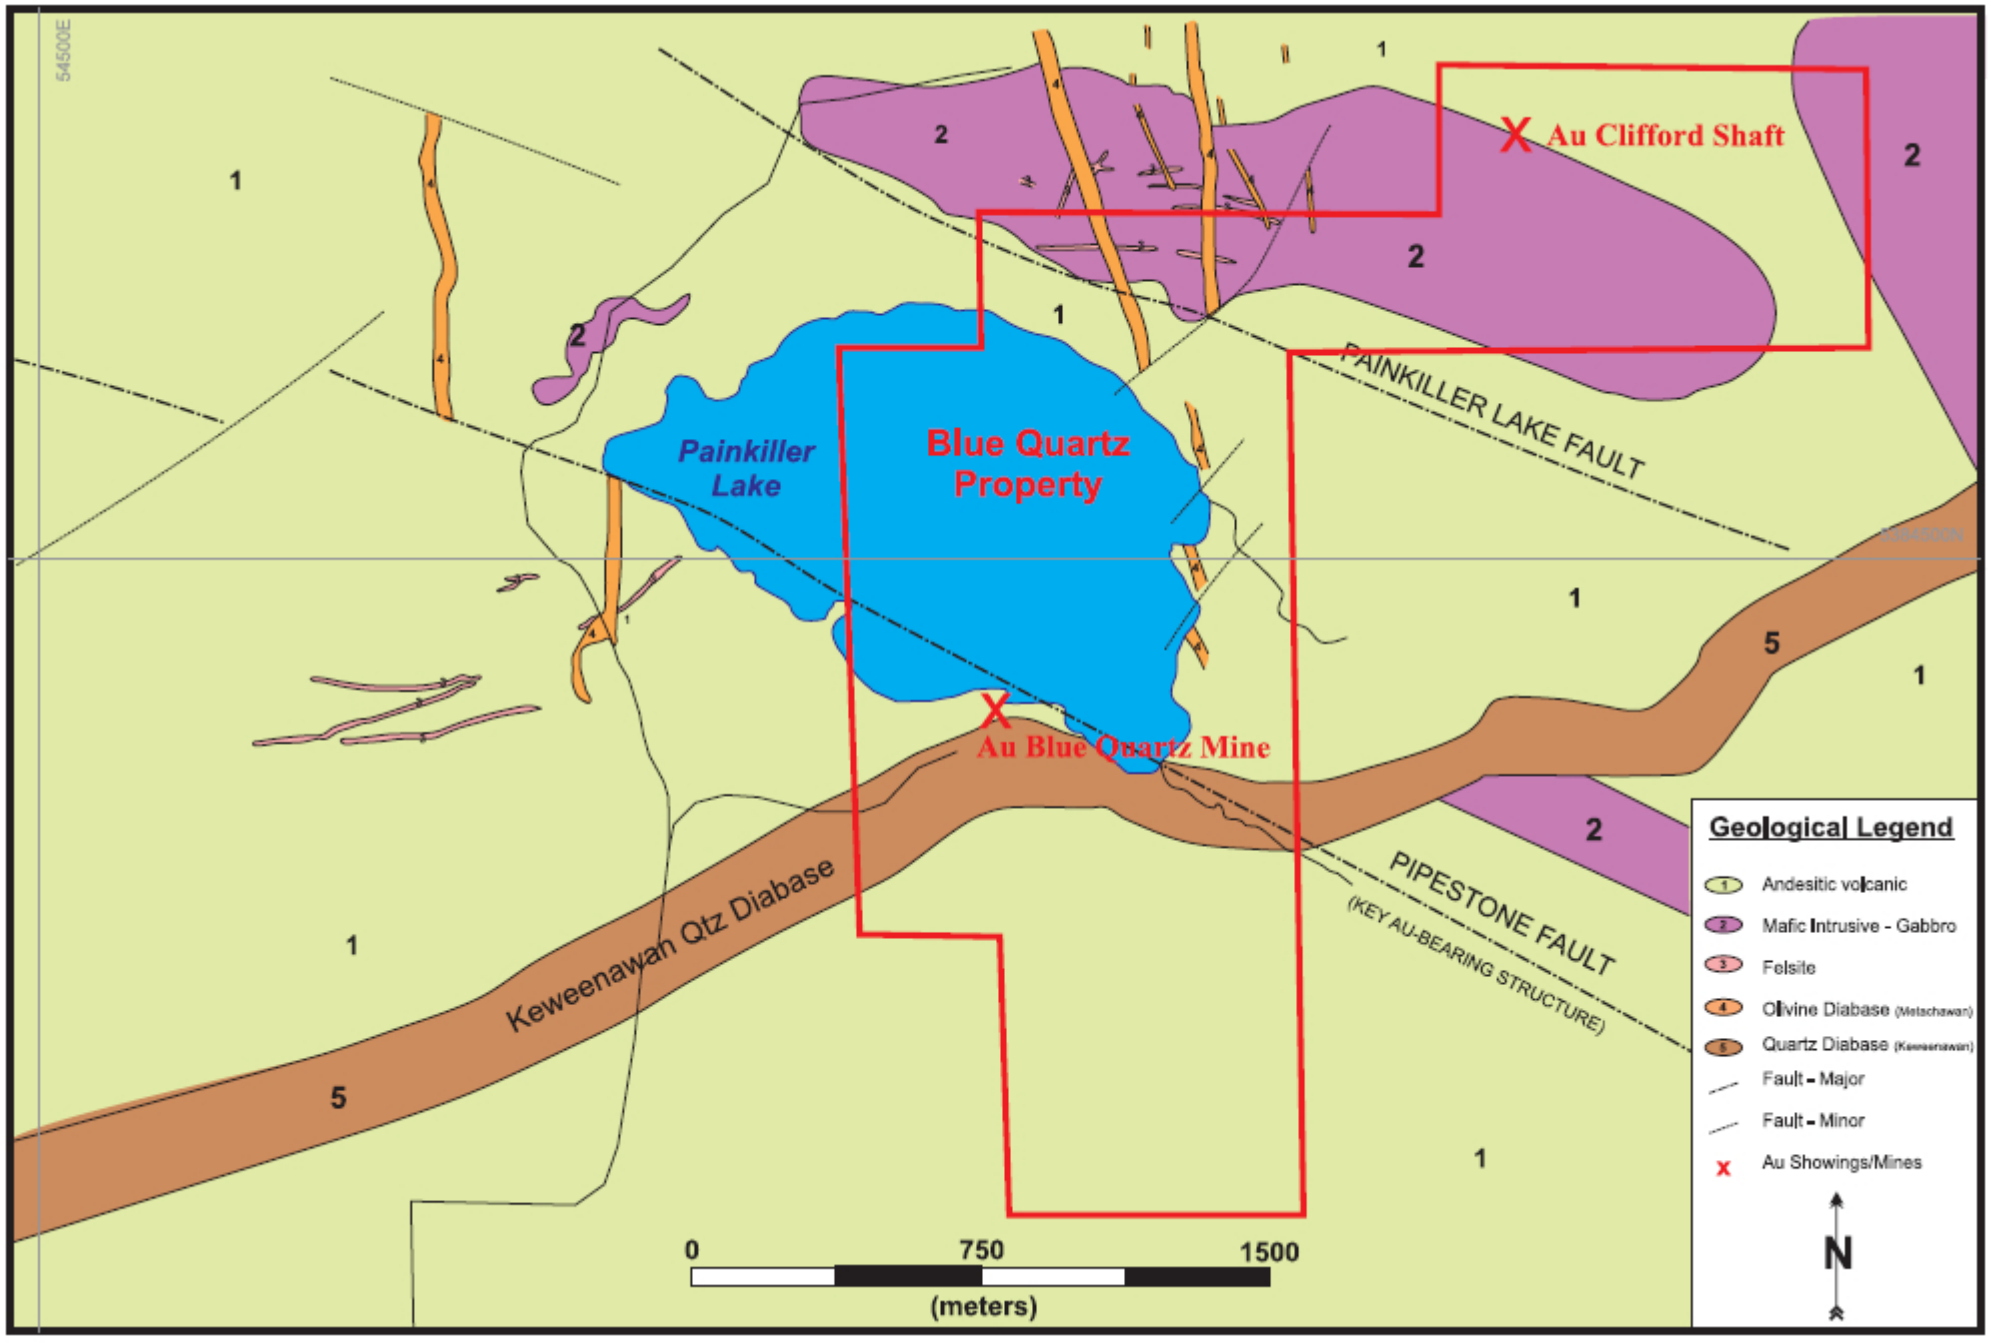

54500E

**Geological Legend**

-  Andesitic volcanic
-  Mafic Intrusive - Gabbro
-  Felsite
-  Olivine Diabase (Metschwan)
-  Quartz Diabase (Keweenaw)
-  Fault - Major
-  Fault - Minor
-  Au Showings/Mines